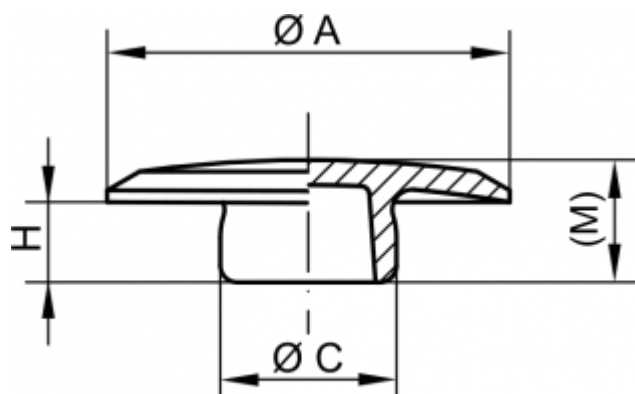

Article number: 59GPN340SW4

Description: KLEE Cover plug GPN340 SW4 - Ø 14

Note: 14

Measures

A = 14

C = 4.4

H = 2.9

M = 4.9