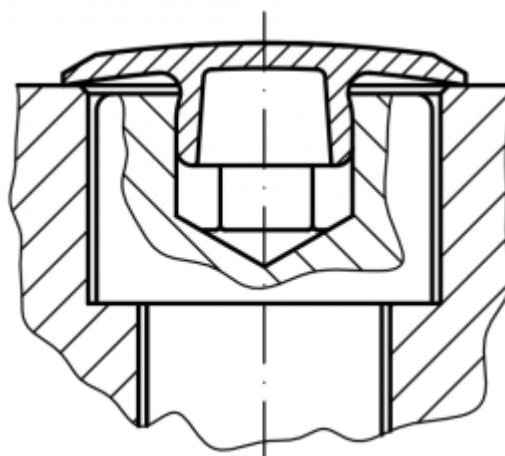

Article number: 59GPN340SW4

Description: KLEE Cover plug GPN340 SW4 - Ø 14

Note: 14

Measures

A = 14

C = 4.4

H = 2.9

M = 4.9